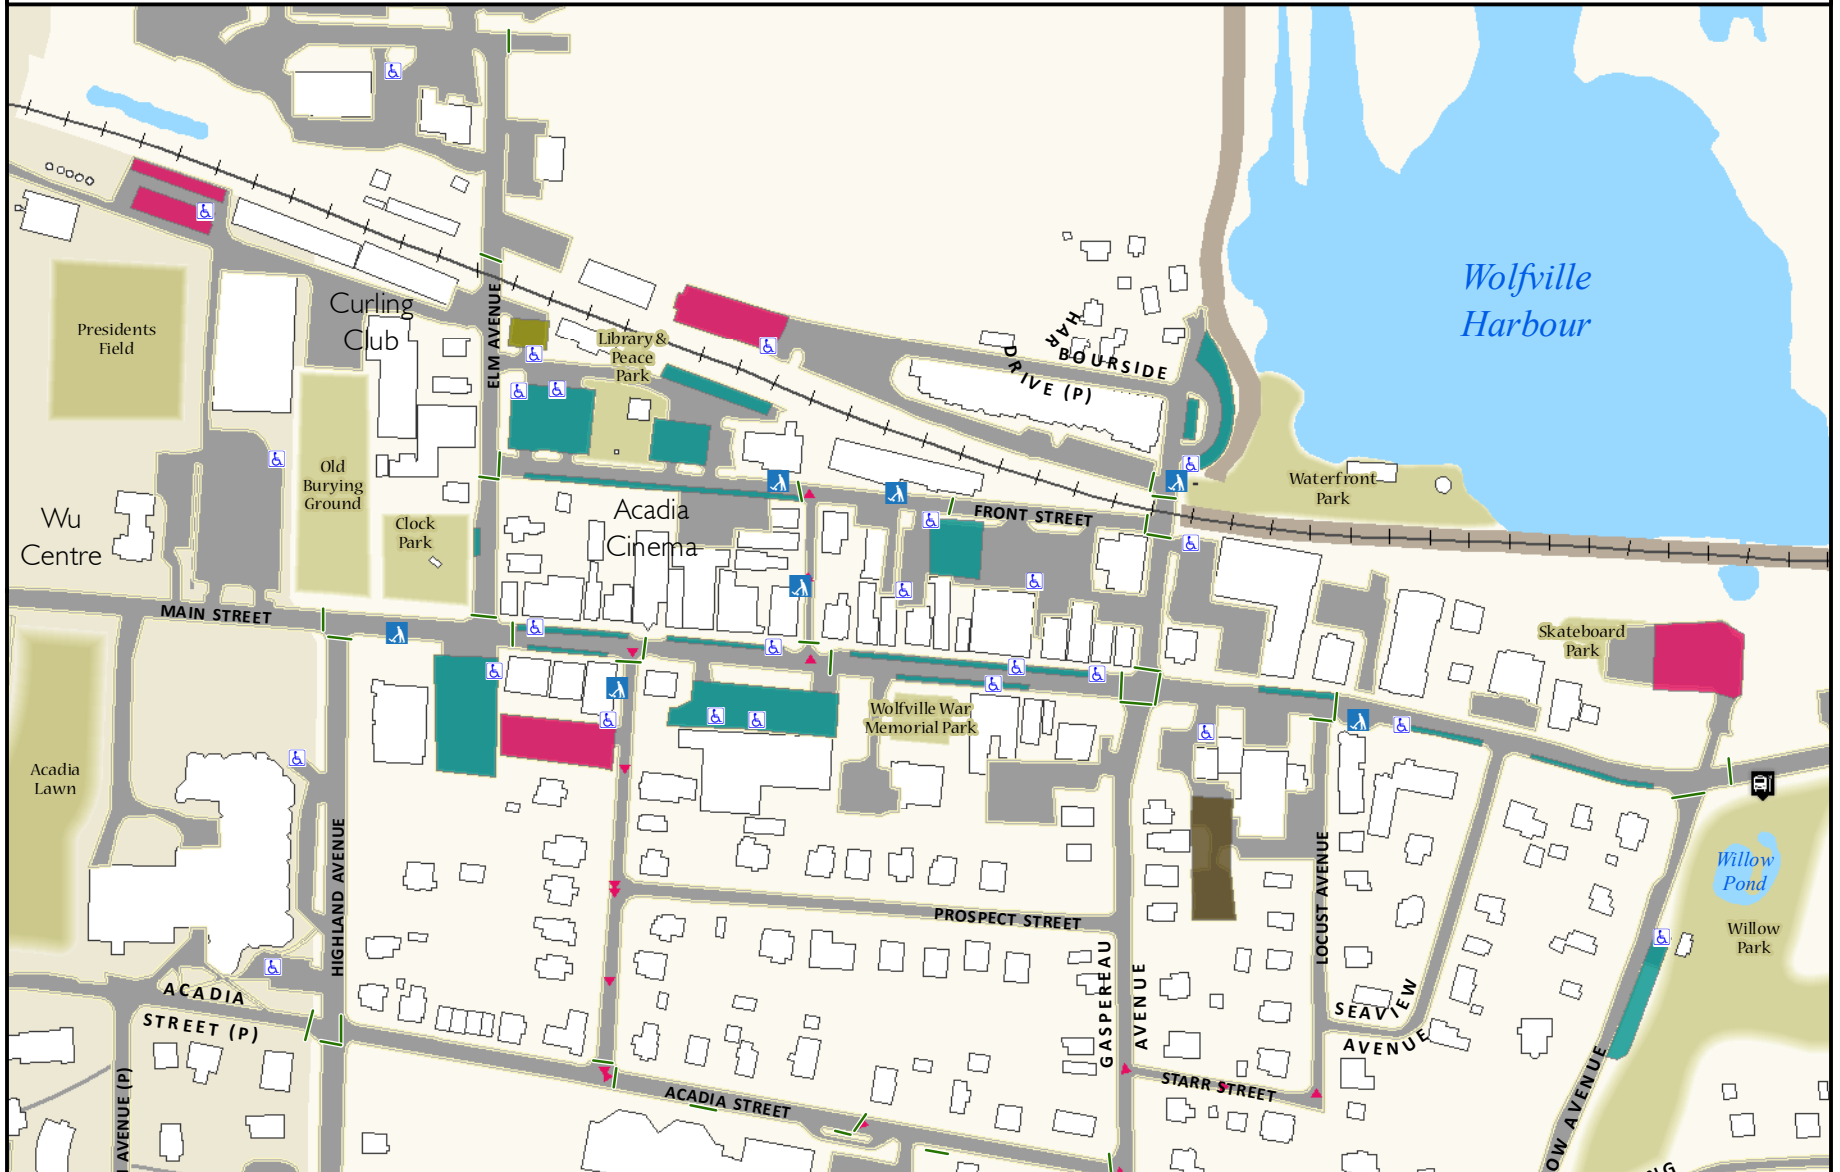

DOWNTOWN PARKING

- 1 Hr Parking
- 4 Hr Parking
- Accessible Parking
- One Way Street
- 3 Hr Parking
- All Day Parking
- Crosswalk
- Railway
- Bus Stop
- Loading Zone

This map should not be used for navigation or legal purposes. It is intended for general reference use only. © Town of Wolfville 2017.