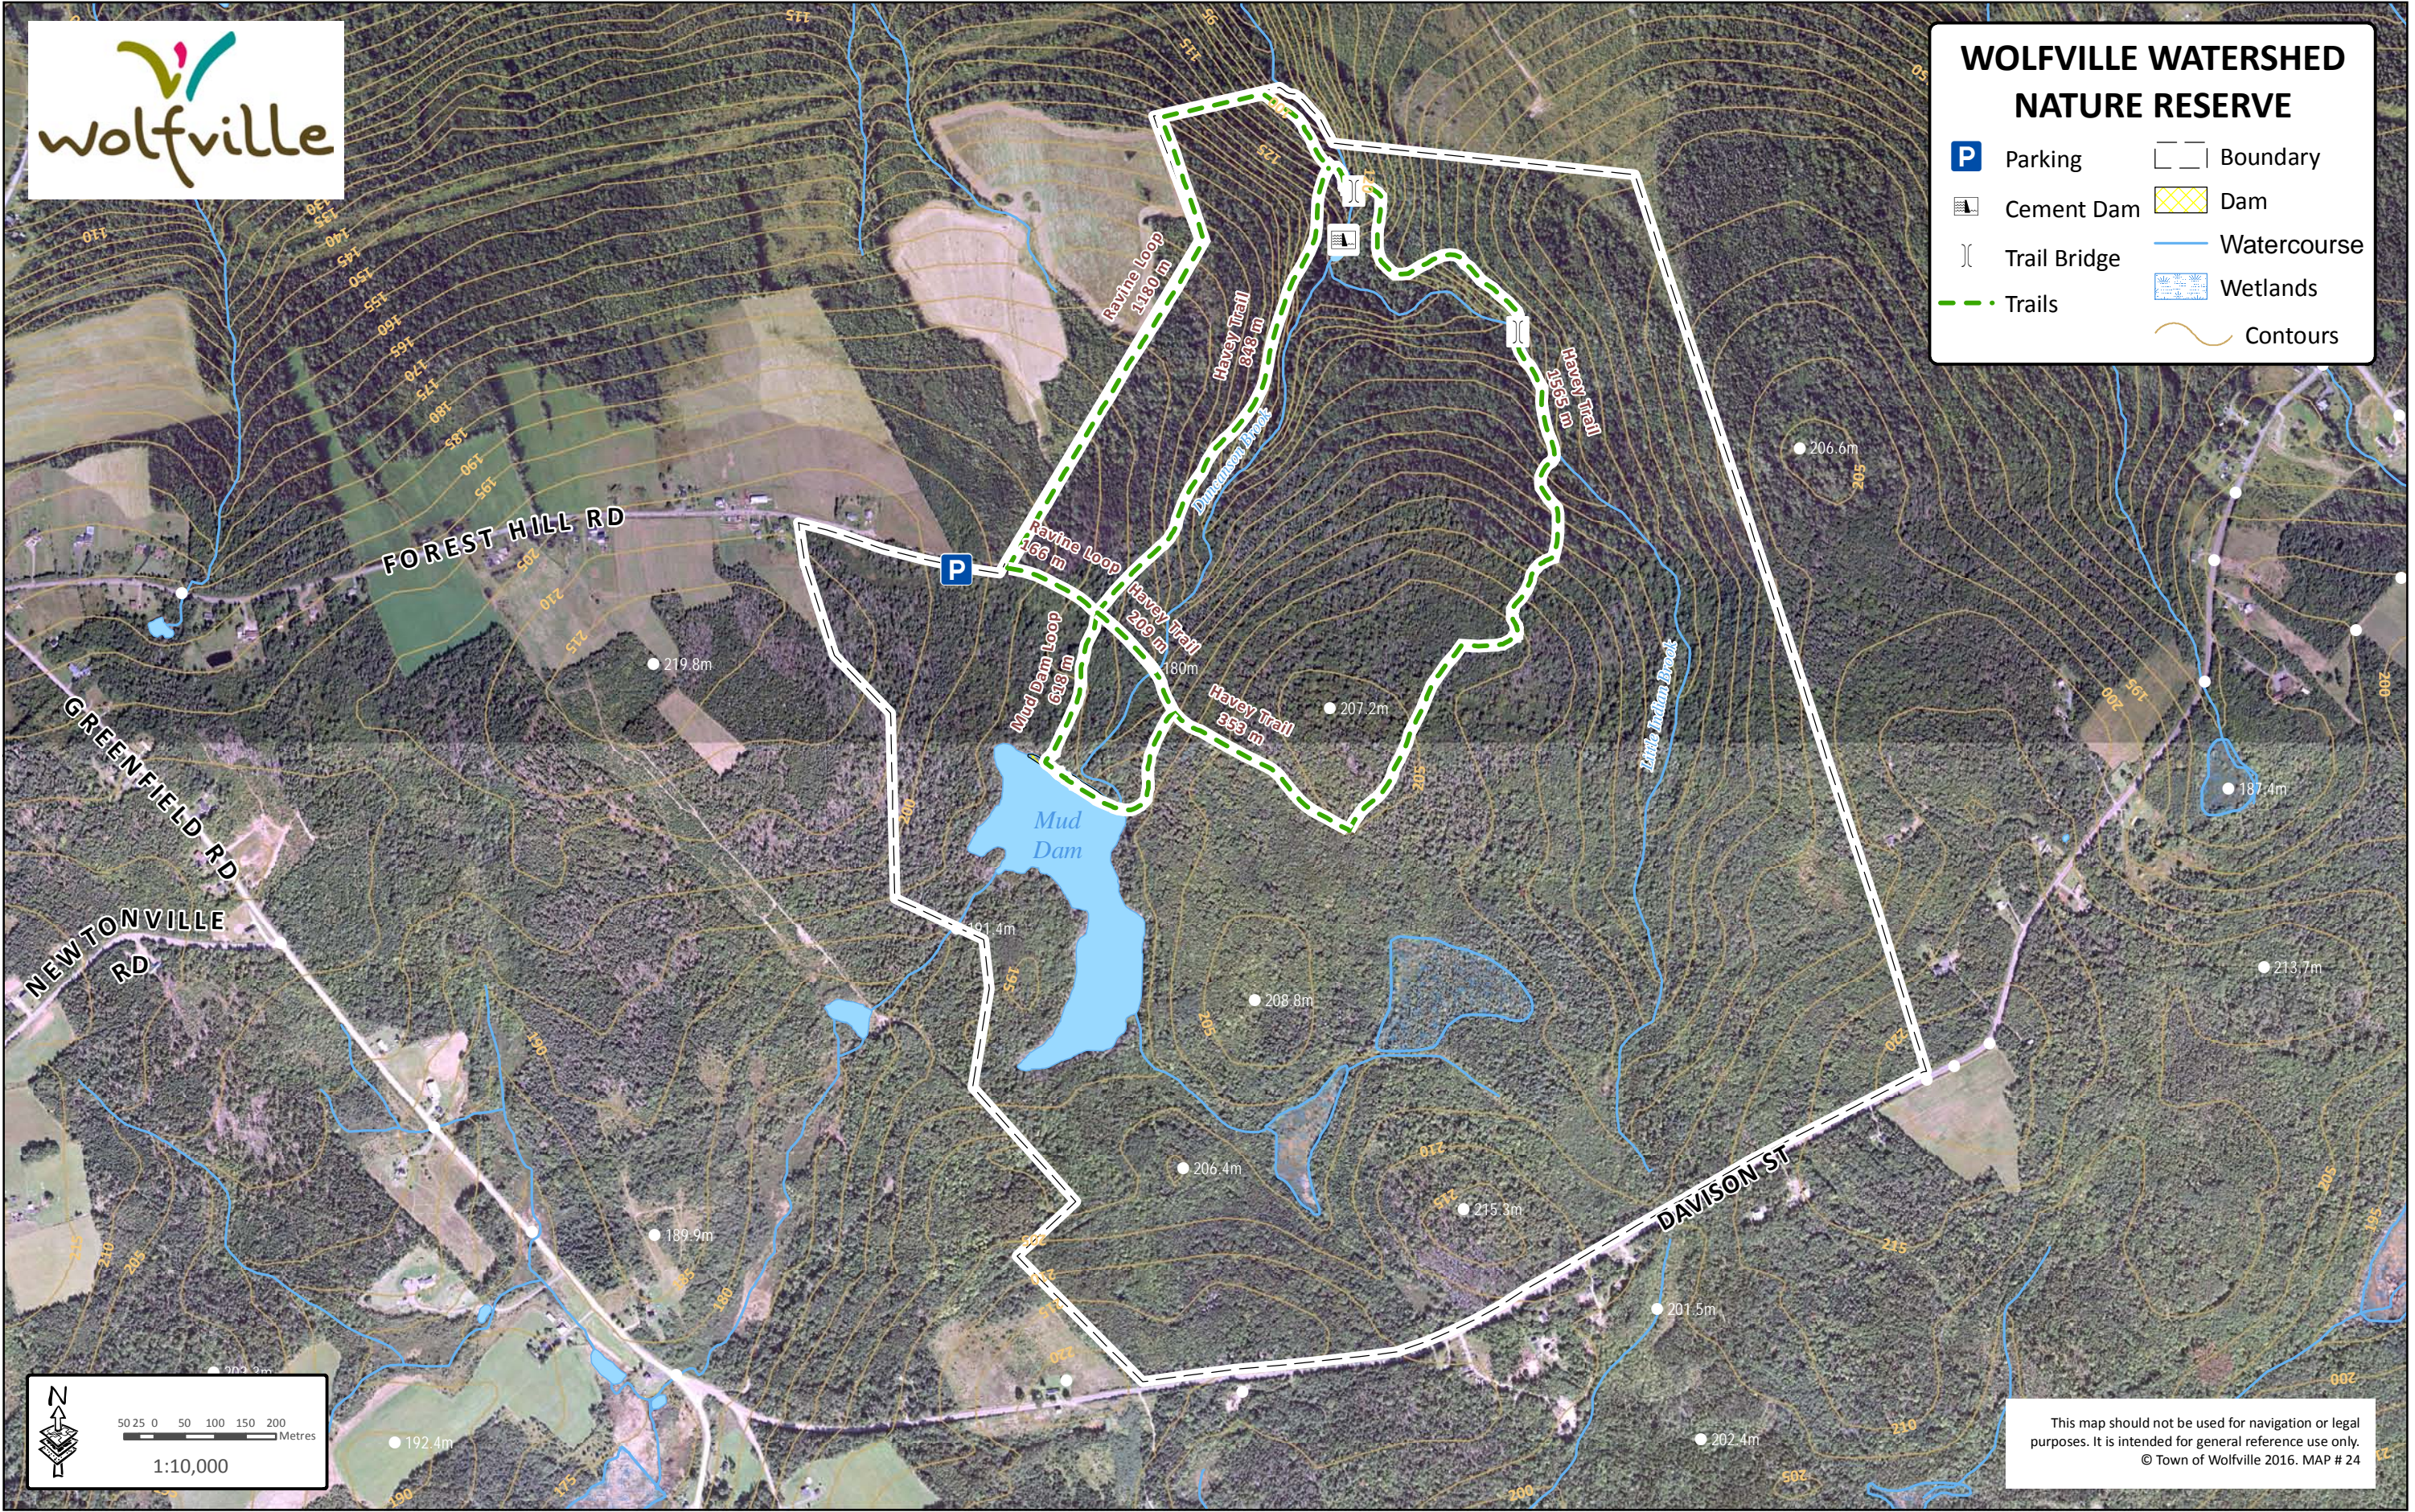

WOLFFVILLE WATERSHED NATURE RESERVE

Parking	Boundary
Cement Dam	Dam
Trail Bridge	Watercourse
Trails	Wetlands
	Contours

This map should not be used for navigation or legal purposes. It is intended for general reference use only.
 © Town of Wolfville 2016. MAP # 24