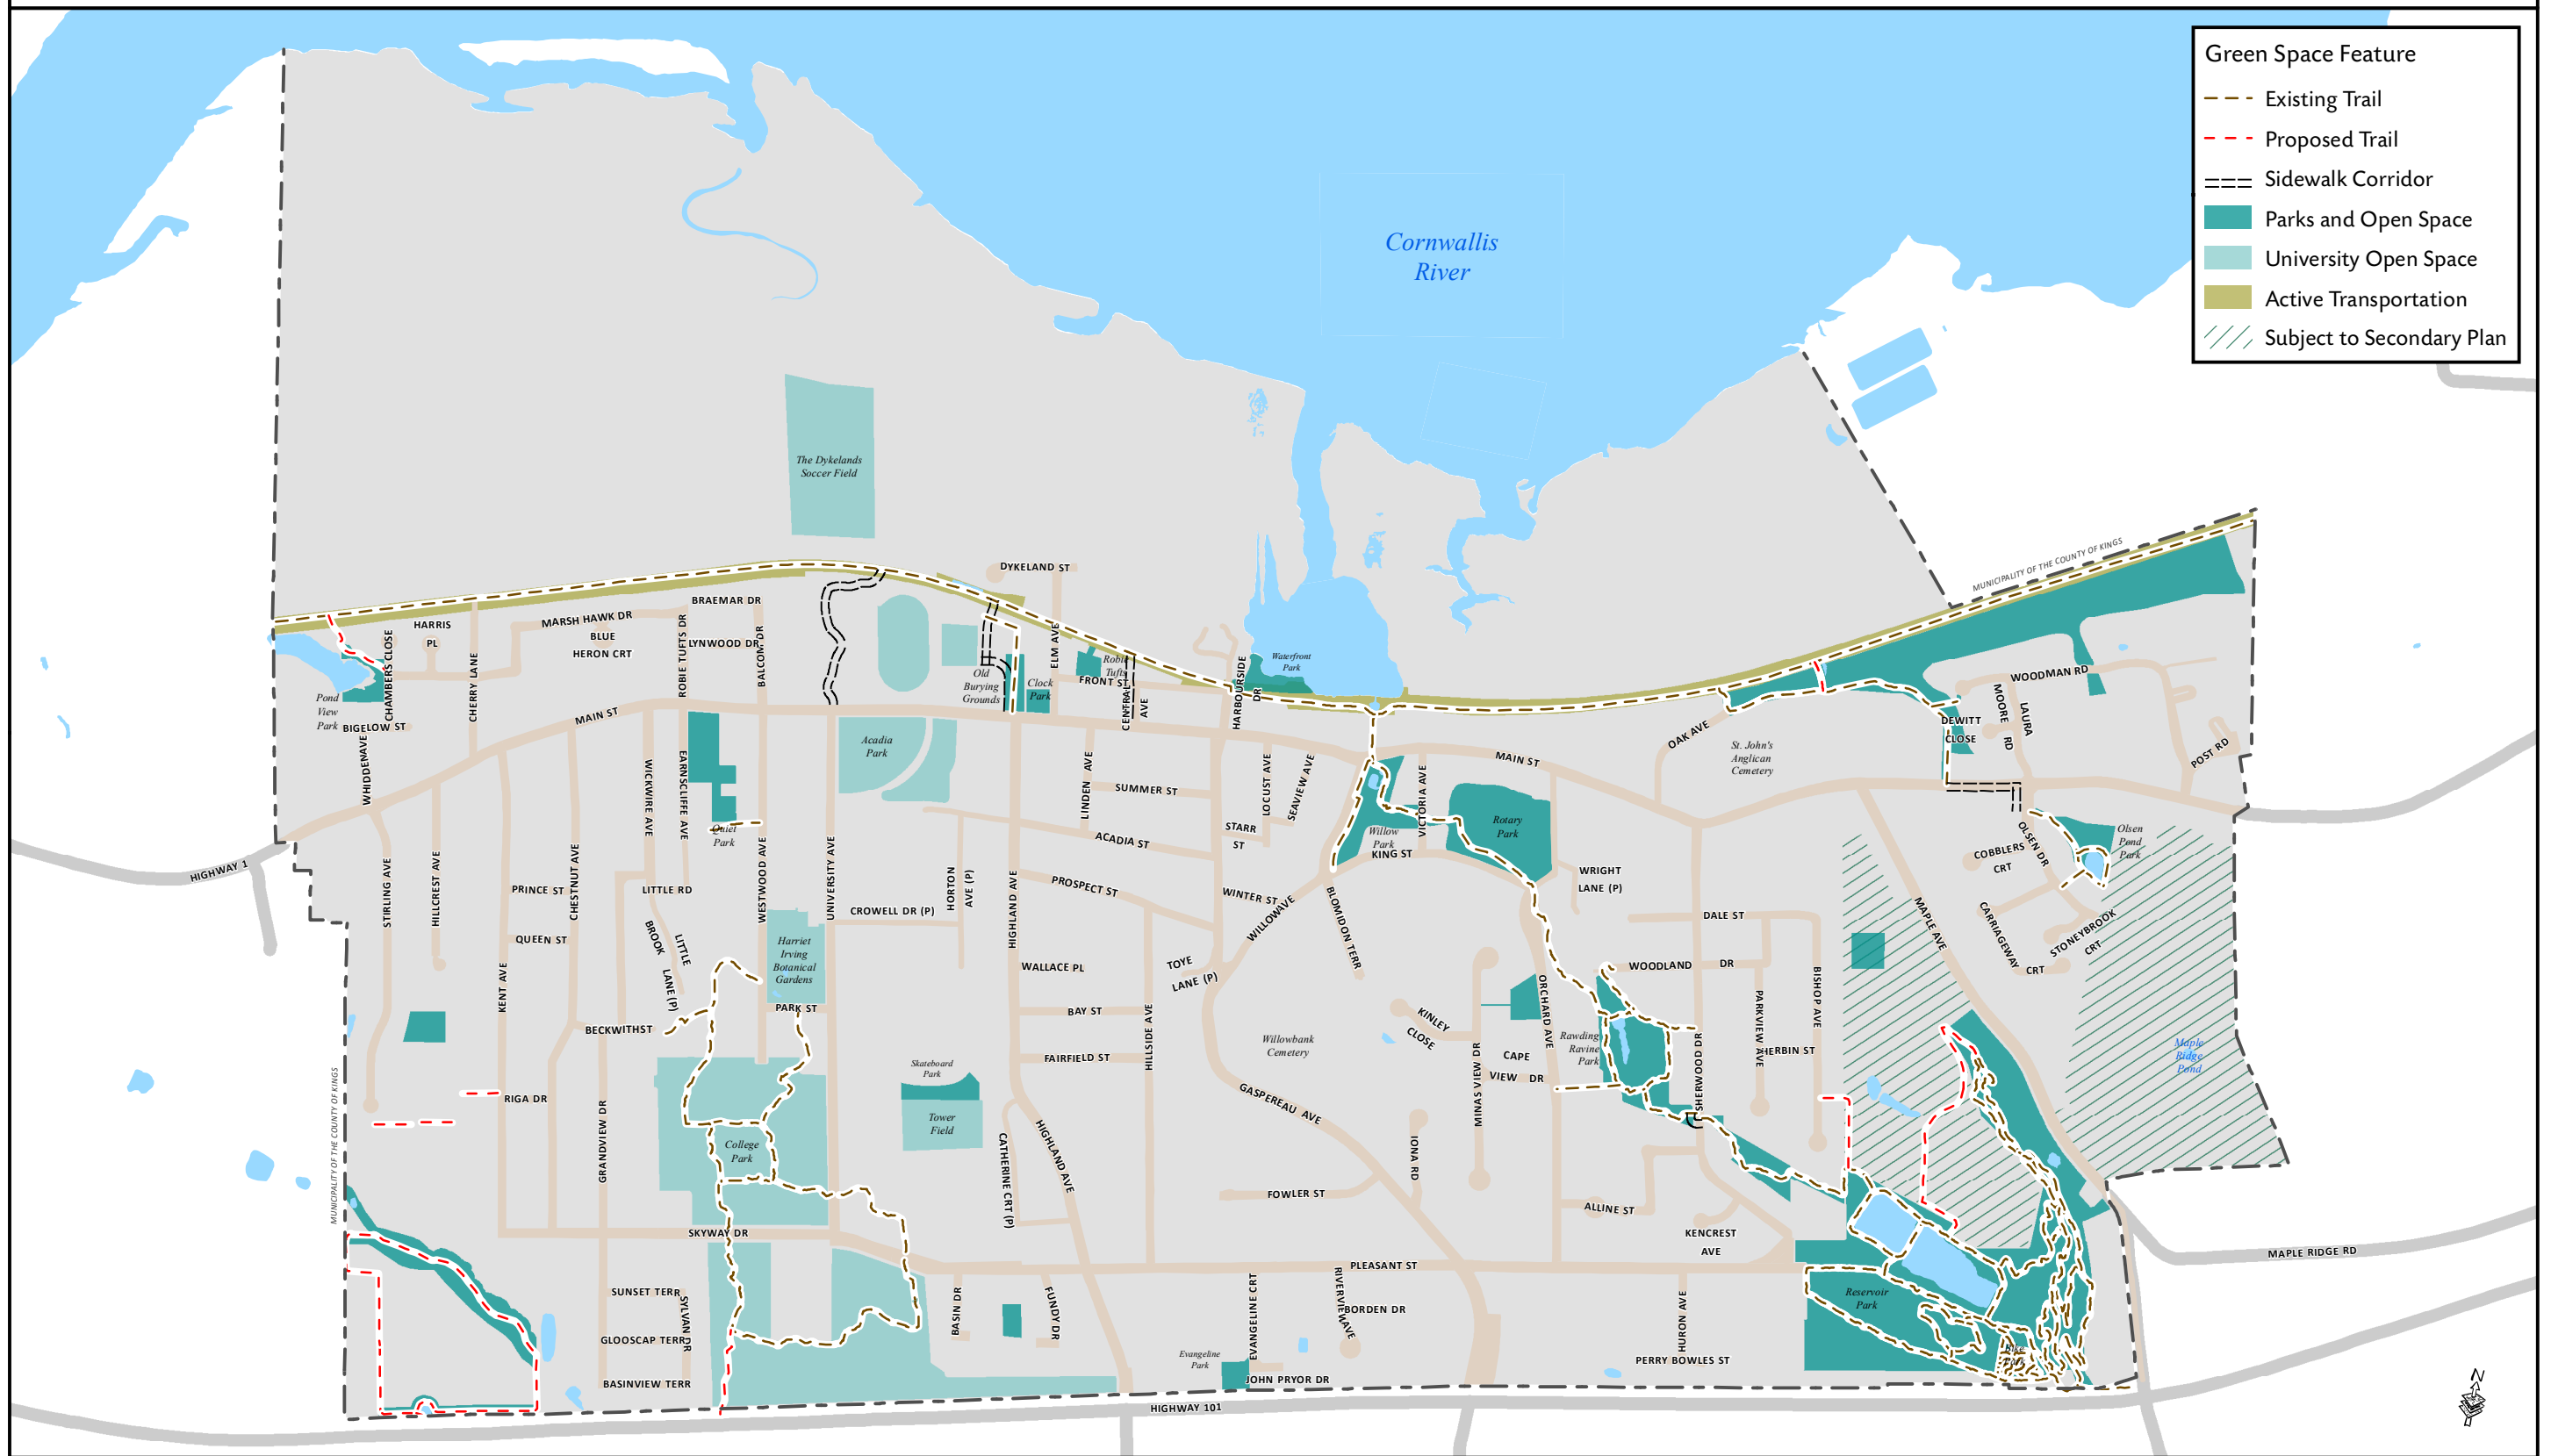

**Green Space Feature**

- Existing Trail
- Proposed Trail
- Sidewalk Corridor
- Parks and Open Space
- University Open Space
- Active Transportation
- Subject to Secondary Plan

This map should not be used for navigation or legal purposes. It is intended for general reference use only.  
© Town of Wolfville 2019.